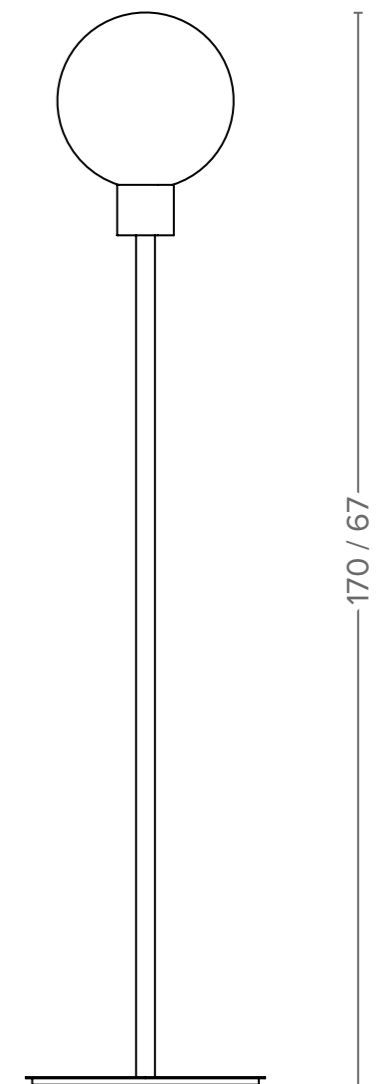

DIMENSIONS

LOW

D38xH150 cm

D15xH59 in

HIGH

D38xH170 cm

D15xH67 in

FINISHES

BOULE

MURANO GLASS

STRUCTURE

METAL

LOW

38 / -15

HIGH

38 / 15