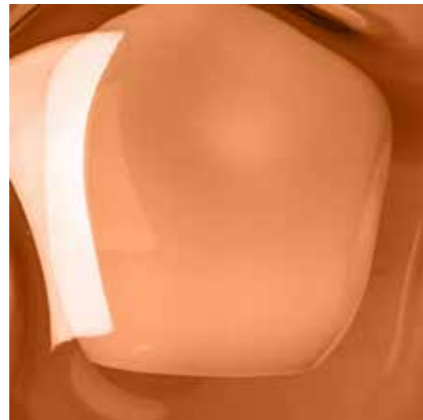

STRUCTURE

METAL

LOW

HIGH

GIO PAGANI

FLOOR LAMP 1-LIGHT

ÉCLAT D'EAU

BOULE - MURANO GLASS

FADING WHITE

AMBER

ACQUAMARE

STRUCTURE - METAL

POLISHED BRASS

POLISHED COPPER

POLISHED BLACK

DIRTY**LAB** S.r.l.