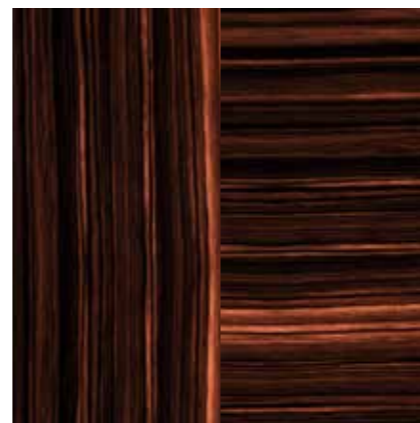

METAL

FRAME

BLEACHED BLACK OAK

TOP - GLASS

DAMIER GLASS

VERTIGO GLASS

CRAYON GLASS

TOP - WOOD

BLEACHED BLACK OAK
DAMIER

GLOSSY EBONY
NARROW GRAIN
VERSUS

MATTE EBONY
NARROW GRAIN
VERSUS

GLOSSY ROSEWOOD
DAMIER

MATTE ROSEWOOD
DAMIER

TOP - MARBLE

AMBER ONYX

EMPERADOR DARK