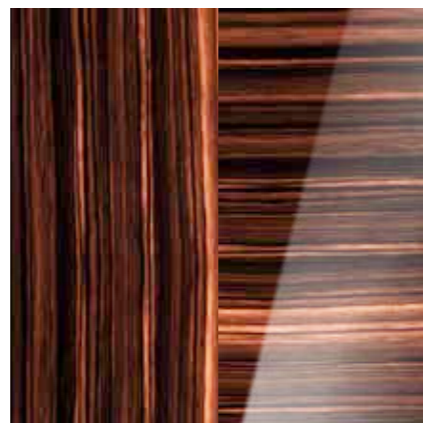

METAL

FRAME

BLEACHED BLACK OAK

TOP - GLASS

DAMIER GLASS

VERTIGO GLASS

CRAYON GLASS

TOP - WOOD

BLEACHED BLACK OAK
DAMIER

GLOSSY EBONY
NARROW GRAIN
VERSUS

MATTE EBONY
NARROW GRAIN
VERSUS

GLOSSY ROSEWOOD
DAMIER

MATTE ROSEWOOD
DAMIER

TOP - MARBLE

AMBER ONYX

EMPERADOR DARK