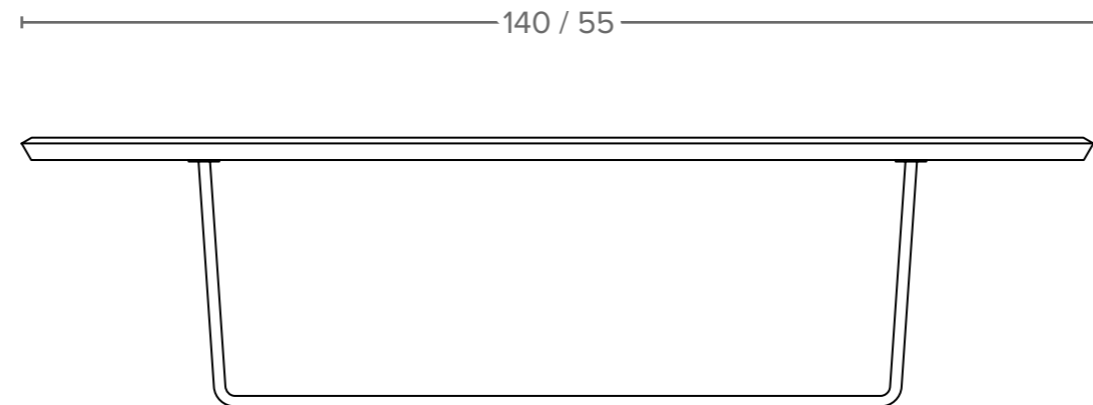

GIOPAGANI

**ABSINTHE
LOUNGE**

COFFEE TABLE

CAPSULE COLLECTION
SAINT OUEN

GIO PAGANI

ABSINTHE LOUNGE

COFFEE TABLE

DIMENSIONS

L140xW70xH35 cm

L55xW28xH14 in

FINISHES

TOP

GLASS

WOOD

MARBLE

FOOT