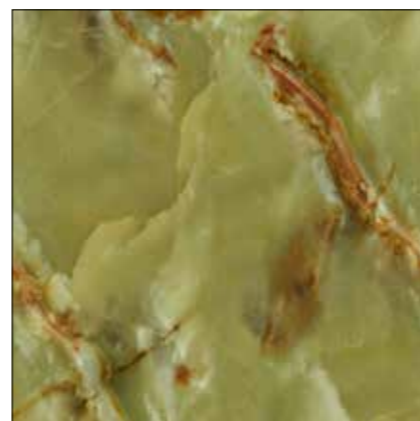

METAL

FRAME

BLEACHED BLACK OAK

TOP - GLASS

DAMIER GLASS

VERTIGO GLASS

CRAYON GLASS

TOP - WOOD

BLEACHED BLACK OAK
DAMIER

GLOSSY EBONY
NARROW GRAIN
VERSUS

MATTE EBONY
NARROW GRAIN
VERSUS

GLOSSY ROSEWOOD
DAMIER

MATTE ROSEWOOD
DAMIER

TOP - MARBLE

AMBER ONYX

EMPERADOR DARK

GREEN ONYX

MARQUINA BLACK

SILVER ONYX

SILVER WAVE

STATUARIO

WHITE ONYX

ZEBRINO

FOOT - METAL