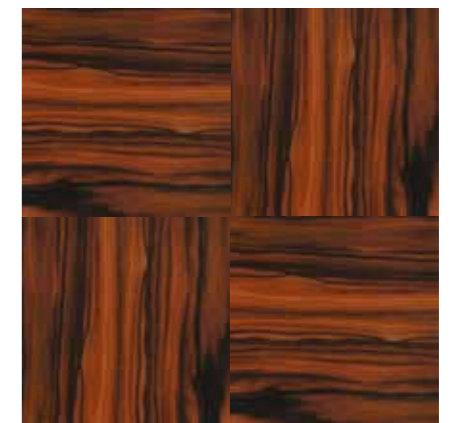

METAL

FRAME

BLEACHED BLACK OAK

TOP - GLASS

DAMIER GLASS

VERTIGO GLASS

CRAYON GLASS

TOP - WOOD

BLEACHED BLACK OAK
DAMIER

GLOSSY EBONY
NARROW GRAIN
VERSUS

MATTE EBONY
NARROW GRAIN
VERSUS

GLOSSY ROSEWOOD
DAMIER

MATTE ROSEWOOD
DAMIER

TOP - MARBLE

AMBER ONYX

EMPERADOR DARK

GREEN ONYX

MARQUINA BLACK

SILVER ONYX

SILVER WAVE

STATUARIO

WHITE ONYX

ZEBRINO

FOOT - METAL